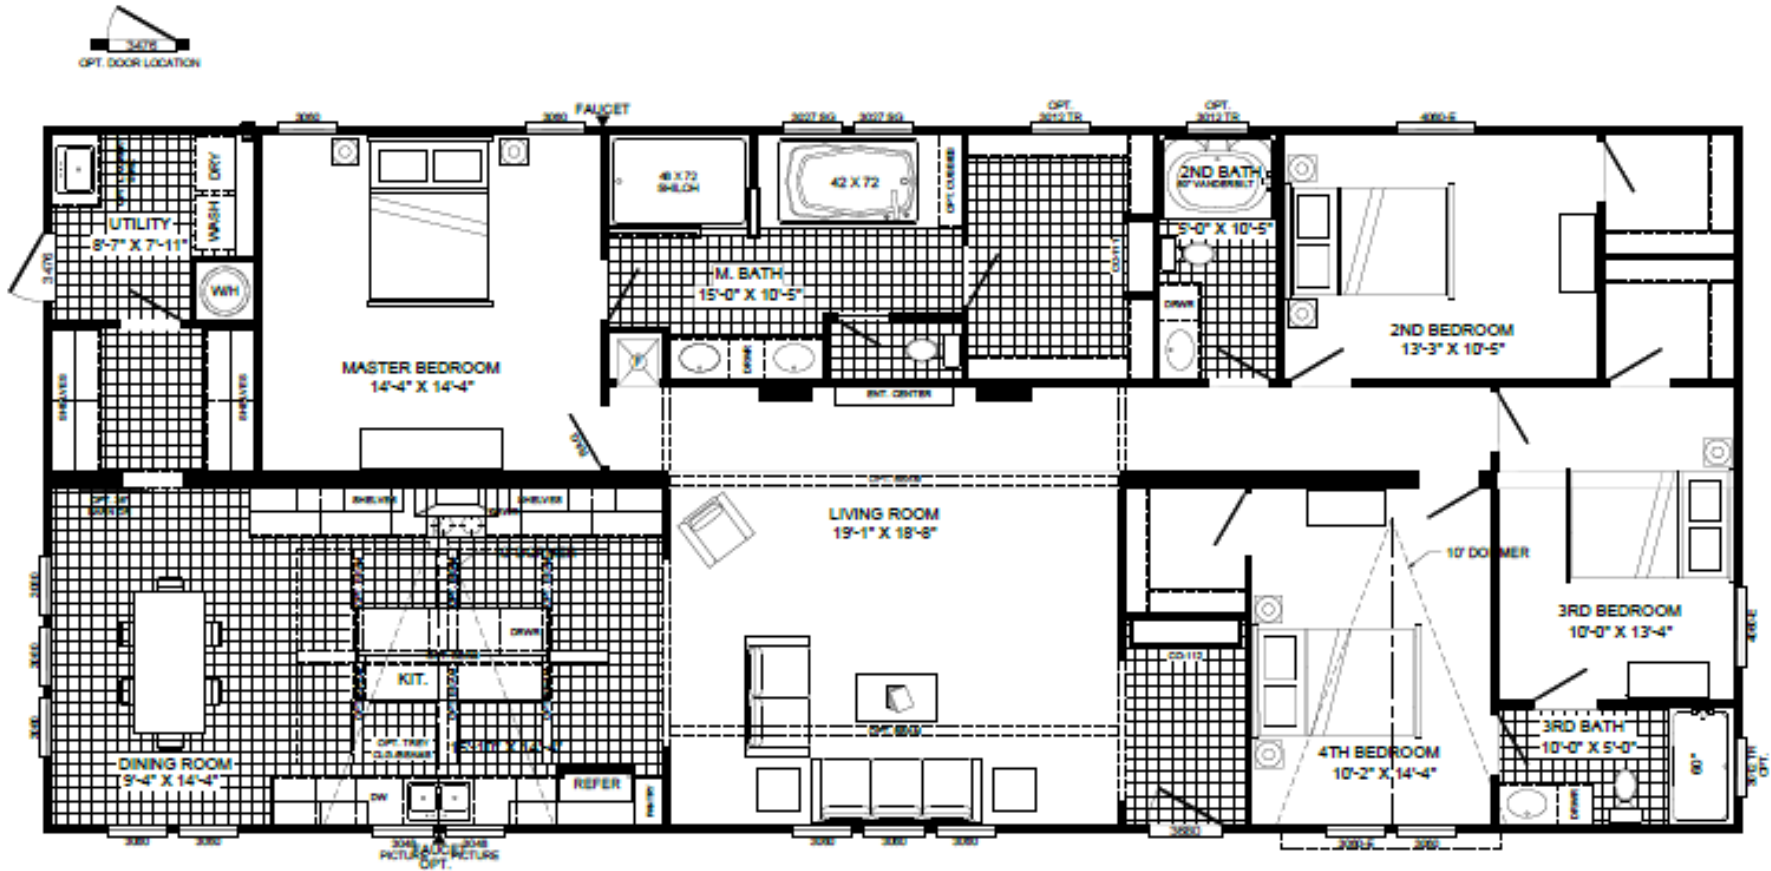

Emma Jean

2160 SQ FT

view our display models at 4384 E Interstate 30, Rockwall, Texas 75087

1-877-219-4059 or 972-771-2176

www.RCRCRockwall.com

MHDRET00036207/IHB1526

Due to continuous improvements, regulations, and material/product changes, floorplan specifications may change without notice.